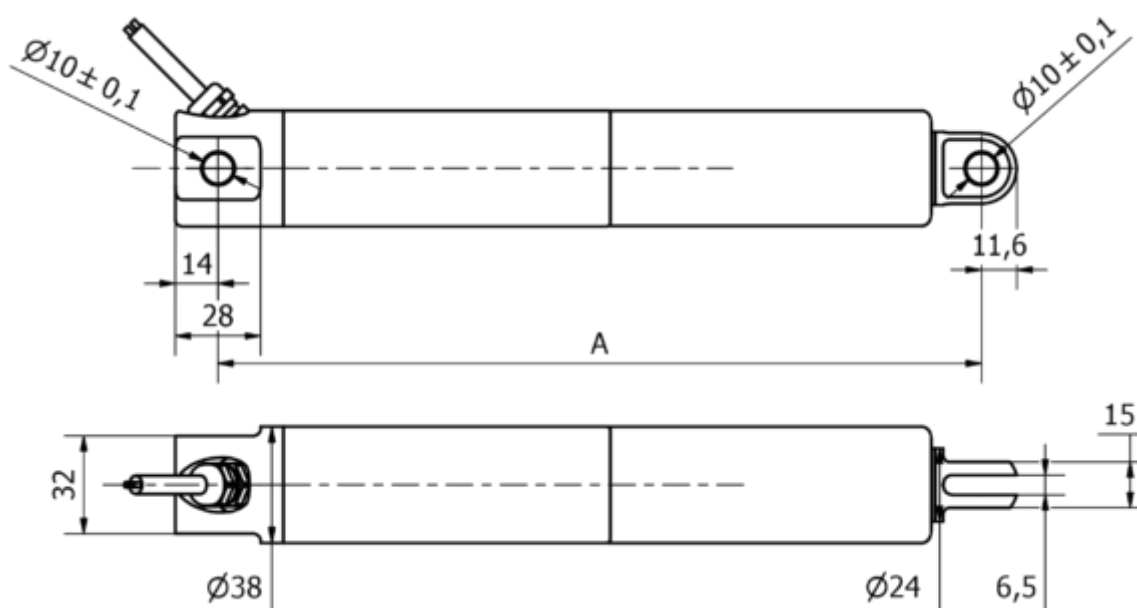

Data Sheet

Article number: 8S38210004003KCNLSN0

Description: KLEEl ine38, 100mm, 400N, 14 mm/s, Stainless steel, IP69K
24 VDC, 3 m. Cable, Limit Switch, Clevis

Measures

A	= 200 + slaglængde/stroke
Cable length	= 3 m
Load speed mm/s	= 14 mm/s
Option	= Limit switch
Stroke (mm)	= 100
Voltage	= 24 V